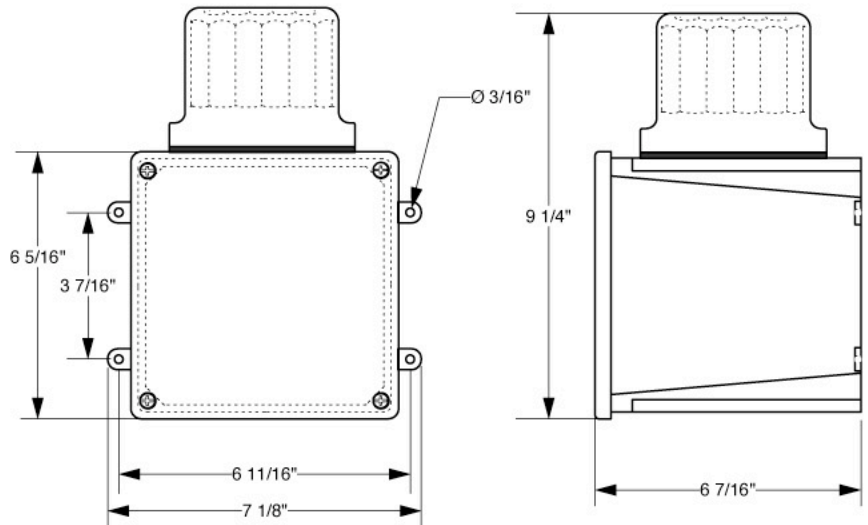

Visual Alarm

VLX25S

Kit includes:

- UL Type 4X 6x6x6" box with external mounting feet
- Hole cut out for Ingram's LX25
- LX25 - UL Type 4X, 25 watt, 120 VAC light*
- Includes all necessary hardware except mounting hardware for box.

VLX40FS

Kit includes:

- UL Type 4X 6x6x6" box with external mounting feet
- Hole cut out for Ingram's LX40F
- LX40F - UL Type 4X, 40 watt, 120 VAC light with SSF150W flasher*
- SSF150W - UL Recognized, 120 VAC, 75 Flashes per min. solid state flasher
- Includes all necessary hardware except mounting hardware for box.