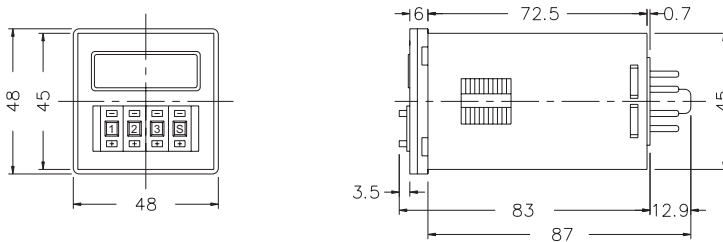

2C, Mode A

1A1C, Mode B

G Type

DIMENSIONS : (mm)

N type(Surface Mounting): Using P2CF-08 or PF085A Socket

Y type(Flush Mounting): Using Y50 Frame & US-08 Socket or P3G-08 Socket

ONLY ELECTRONICS CO., LTD.

<http://www.ONLY.com.tw>