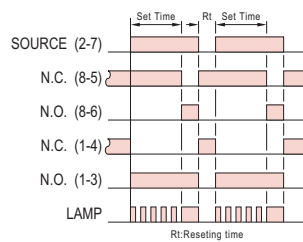

1A1C, Mode B