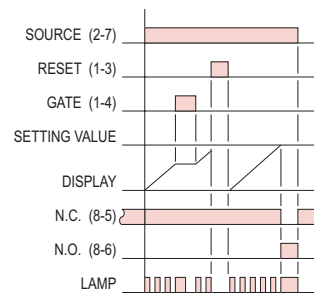

TYPE SELECTION :

Type	AH4CN-R	AH4CN-RG
Time range	8 Ranges: 9.99S / 99.9S / 999S / 99.9M / 999M / 99.9H / 999H / 9990H	
Output contact	Mode A / B	G Type

CONNECTION :

2C, Mode A

1A1C, Mode B

G Type

TIMING CHART :

2C, Mode A

1A1C, Mode B

G Type

DIMENSIONS : (mm)

N type(Surface Mounting): Using P2CF-08 or PF085A Socket

Y type(Flush Mounting): Using Y50 Frame & US-08 Socket or P3G-08 Socket

ONLY ELECTRONICS CO., LTD.

<http://www.ONLY.com.tw>