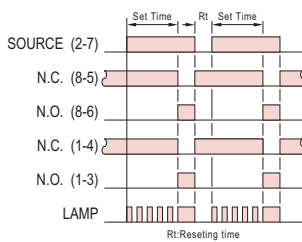

TYPE SELECTION :

Type	AH4CN-R	AH4CN-RG
Time range	8 Ranges: 9.99S / 99.9S / 999S / 99.9M / 999M / 99.9H / 999H / 9990H	
Output contact	Mode A / B	G Type

CONNECTION :

2C, Mode A

1A1C, Mode B

G Type

TIMING CHART :

2C, Mode A

1A1C, Mode B

G Type

DIMENSIONS : (mm)

N type(Surface Mounting): Using P2CF-08 or PF085A Socket

Y type(Flush Mounting): Using Y50 Frame & US-08 Socket or P3G-08 Socket

ONLY ELECTRONICS CO., LTD.

<http://www.ONLY.com.tw>