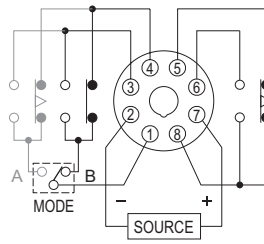

TYPE SELECTION :

Type	AH4CN-R	AH4CN-RG
Time range	8 Ranges: 9.99S / 99.9S / 999S / 99.9M / 999M / 99.9H / 999H / 9990H	
Output contact	Mode A / B	G Type

CONNECTION :

2C, Mode A

1A1C, Mode B

G Type

TIMING CHART :

2C, Mode A

1A1C, Mode B

G Type

DIMENSIONS : (mm)

N type(Surface Mounting): Using P2CF-08 or PF085A Socket

Y type(Flush Mounting): Using Y50 Frame & US-08 Socket or P3G-08 Socket

ONLY ELECTRONICS CO., LTD.

<http://www.ONLY.com.tw>