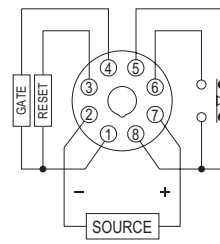

TYPE SELECTION :

Type	AH4CN-R	AH4CN-RG
Time range	8 Ranges: 9.99S / 99.9S / 999S / 99.9M / 999M / 99.9H / 999H / 9990H	
Output contact	Mode A / B	G Type

CONNECTION :

2C, Mode A

1A1C, Mode B

G Type

TIMING CHART :

2C, Mode A

1A1C, Mode B

G Type

DIMENSIONS : (mm)

N type(Surface Mounting): Using P2CF-08 or PF085A Socket

Y type(Flush Mounting): Using Y50 Frame & US-08 Socket or P3G-08 Socket

ONLY ELECTRONICS CO., LTD.

<http://www.ONLY.com.tw>