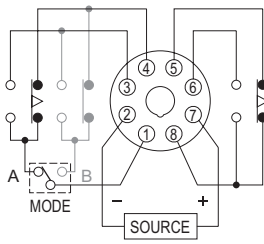

TYPE SELECTION :

Type	AH4CN-R	AH4CN-RG
Time range	8 Ranges: 9.99S / 99.9S / 999S / 99.9M / 999M / 99.9H / 999H / 9990H	
Output contact	Mode A / B	G Type

CONNECTION :

2C, Mode A

1A1C, Mode B

G Type

TIMING CHART :

2C, Mode A

1A1C, Mode B

G Type

DIMENSIONS : (mm)

N type(Surface Mounting): Using P2CF-08 or PF085A Socket

Y type(Flush Mounting): Using Y50 Frame & US-08 Socket or P3G-08 Socket

ONLY ELECTRONICS CO., LTD.

<http://www.ONLY.com.tw>