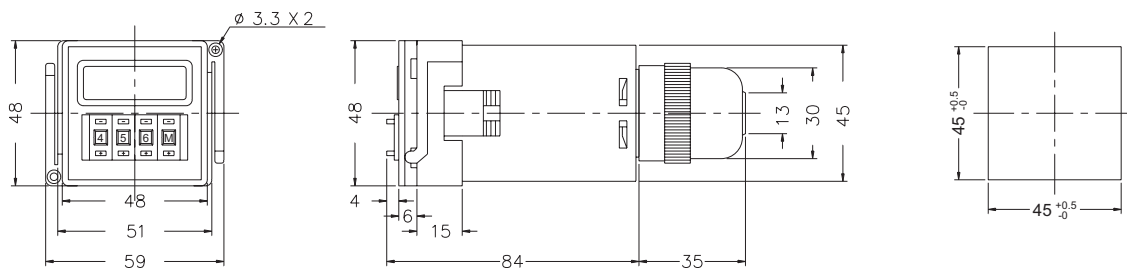

2C, Mode A

1A1C, Mode B

G Type

DIMENSIONS : (mm)

N type(Surface Mounting): Using P2CF-08 or PF085A Socket

Y type(Flush Mounting): Using Y50 Frame & US-08 Socket or P3G-08 Socket

ONLY ELECTRONICS CO., LTD.

<http://www.ONLY.com.tw>