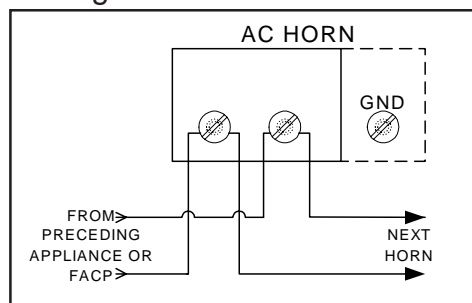

Architects and Engineers Specifications

The AC horns shall be Wheelock Series 31T-115, or approved equal. Models shall be UL 464 Listed for Fire Protective Service and shall include a die cast metal housing to protect the horn mechanism. Sound output shall be 95 dBA minimum at 10 feet. Mounting options shall include surface mounting in indoor or outdoor applications and semi-flush in indoor applications. All models shall have screw terminal inputs for in-out field wiring. The finish shall be textured enamel.

Specifications and Ordering Information

Model Number	Order Code	Input Voltage	Rated Current	Rated dBA @ 10 Feet	Mounting Options
31T-115-R	2805	115 VAC	0.160	95	D,E,J,K,N,O,R
31T-115-S	0521	115 VAC	0.160	95	

1. Typical dBA at 10 feet is measured in an anechoic chamber with nominal voltage.
2. Refer to Data Sheet #S7000 for mounting options.
3. Refer to the most current "Installation Instructions" P10010 and "General Information" P82380 sheets on these products.

Wiring

NOTE: Due to continuous development of our products, specifications and offerings are subject to change without notice in accordance with Wheelock Inc. standard terms and conditions.

⚠ WARNING: PLEASE READ THESE SPECIFICATIONS AND INSTALLATION INSTRUCTIONS CAREFULLY BEFORE USING, SPECIFYING OR APPLYING THIS PRODUCT. FAILURE TO COMPLY WITH ANY OF THESE INSTRUCTIONS, CAUTIONS AND WARNINGS COULD RESULT IN IMPROPER APPLICATION, INSTALLATION AND/OR OPERATION OF THESE PRODUCTS IN AN EMERGENCY SITUATION, WHICH COULD RESULT IN PROPERTY DAMAGE, AND SERIOUS INJURY OR DEATH TO YOU AND/OR OTHERS.