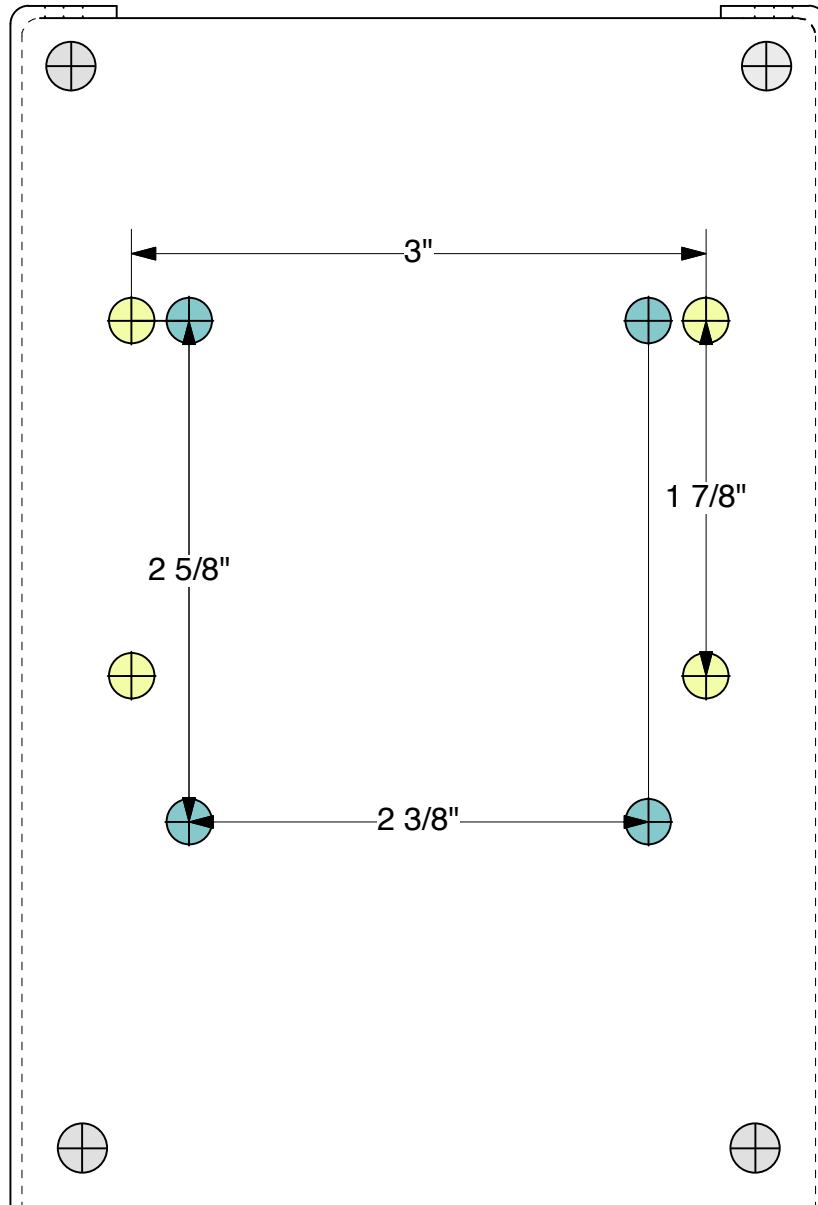

# PUMP AND FEET MOUNTING HOLE GUIDE

PV36P19M120A

PV27P19M120A

MTLBKT MOUNTING FEET